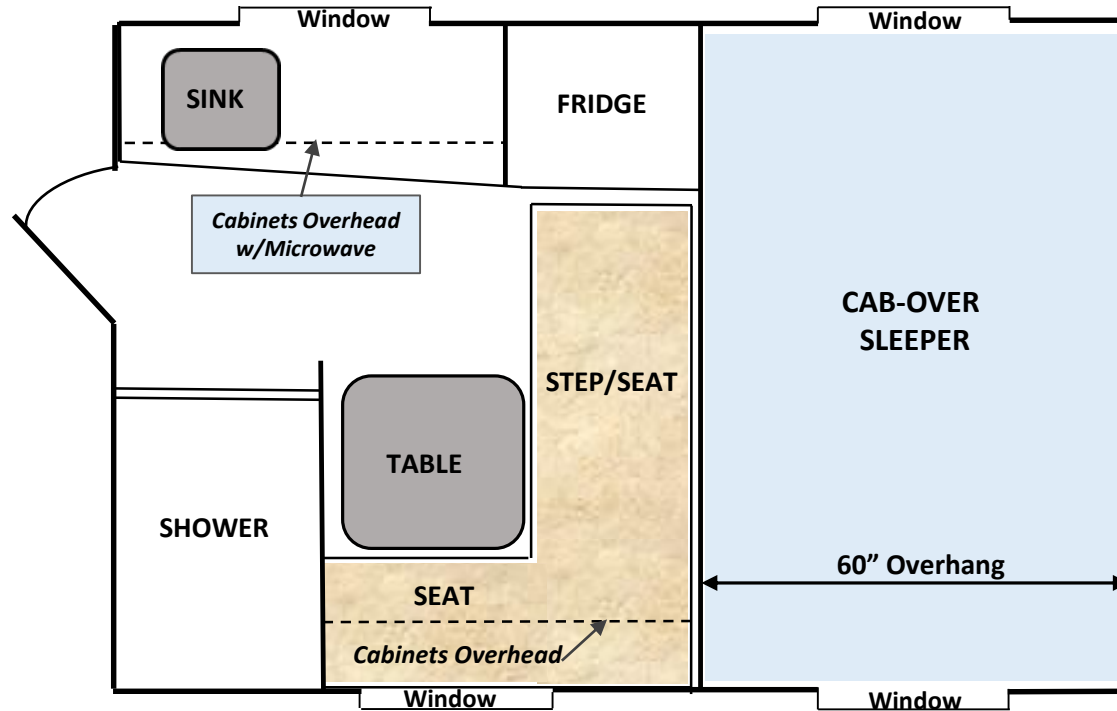

Retreat – Premium Package

Floor Plan (5 ½' Short Bed)

Camper Dry Weight:
Excludes...Water, Propane, Food, Gear, etc.

Camper Length in truck bed	72"
Cab-over width	60"
Total Camper length	132"
Camper width between wheel wells	48"
Camper width above truck bed rails	84"
Standing height	6' 4"
Dry Weight (approx.)	1,490 lbs.