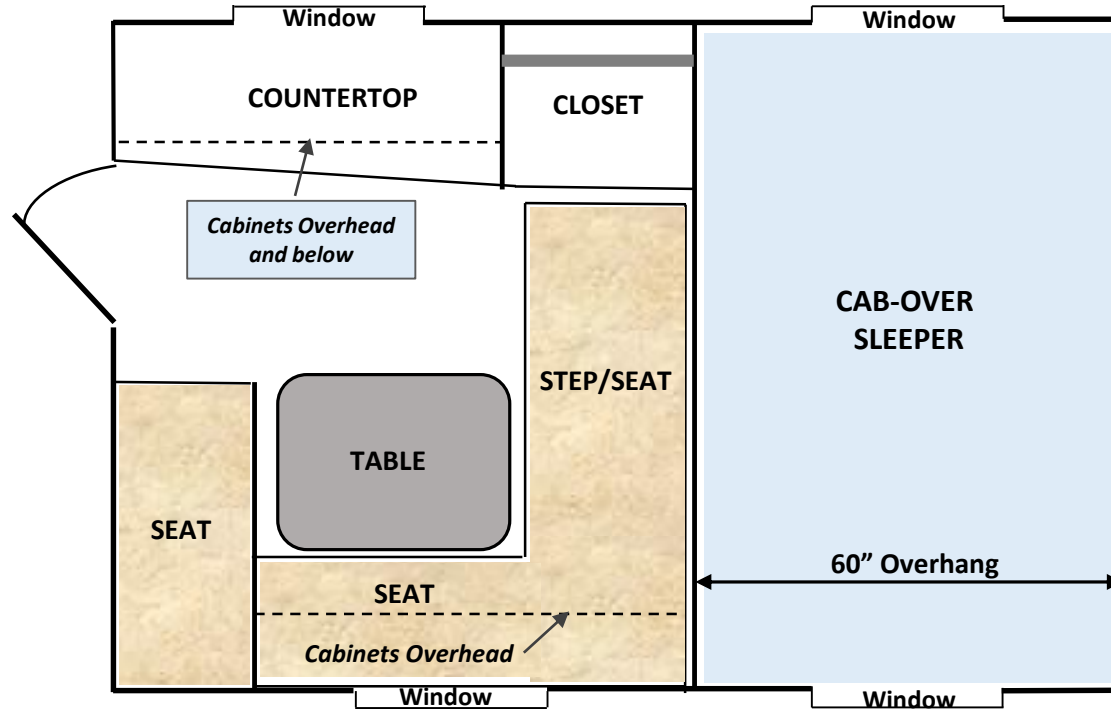

Retreat - Primary Package

Floor Plan (5 ½' Short Bed)

Camper Dry Weight:

Excludes...Water, Propane, Food, Gear, etc.

Camper Length in truck bed	72"
Cab-over width	60"
Total Camper length	132"
Camper width between wheel wells	48"
Camper width above truck bed rails	84"
Standing height	6' 4"
Dry Weight (approx.)	1,140 lbs.