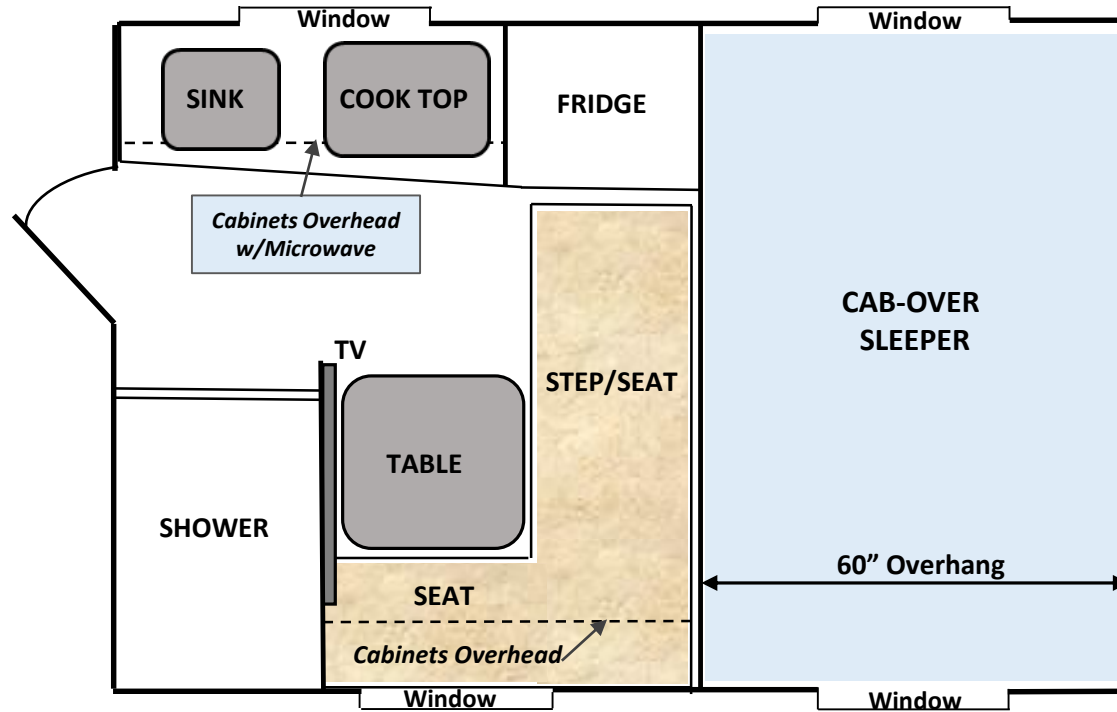

Retreat – The Works

Floor Plan (5 ½' Short Bed)

Camper Dry Weight:
Excludes...Water, Propane, Food, Gear, etc.

Camper Length in truck bed	72"
Cab-over width	60"
Total Camper length	132"
Camper width between wheel wells	48"
Camper width above truck bed rails	84"
Standing height	6' 4"
Dry Weight (approx.)	1,570 lbs.