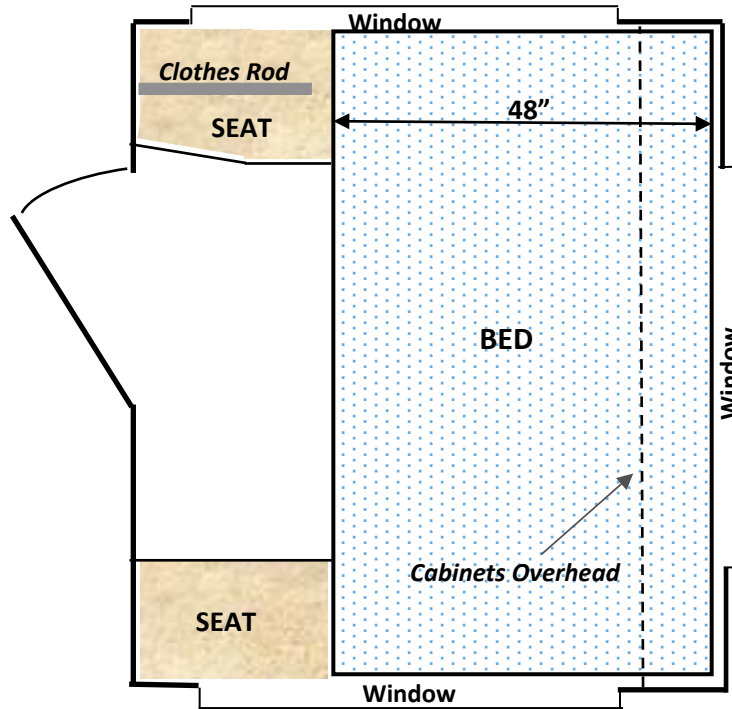

# Cowboy - Basic Package

## Floor Plan (5 ½' Short Bed)

**Camper Dry Weight:**  
**Excludes...Water, Propane, Food, Gear, etc.**

Camper Length in truck bed	72"
Camper width between wheel wells	48"
Camper width above truck bed rails	84"
Standing height	5' 0"
Dry Weight (approx.)	700 lbs.