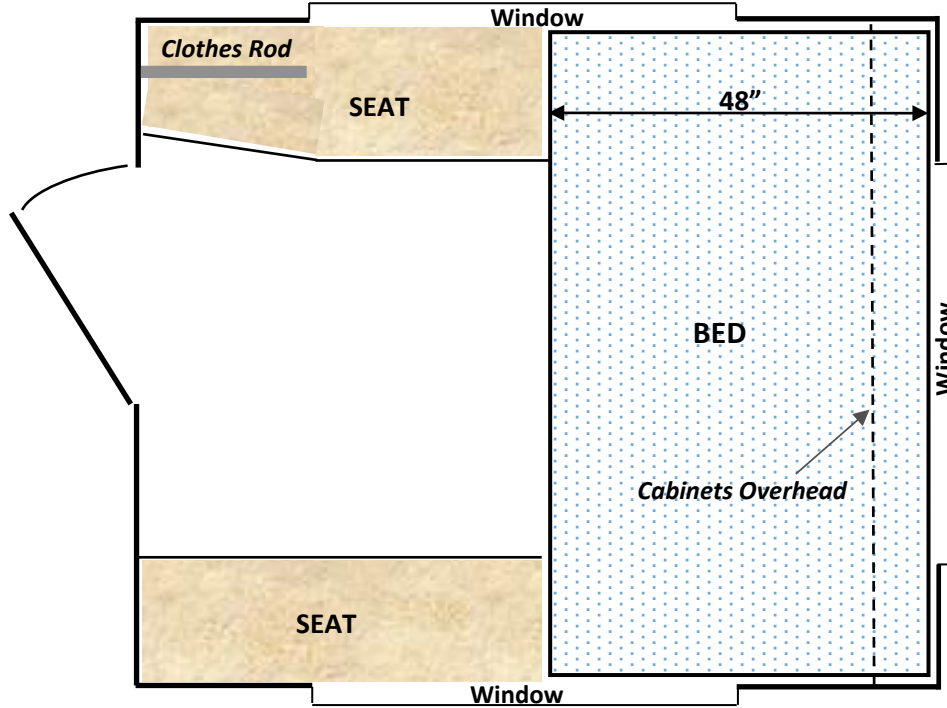

# Cowboy - Basic Package

## Floor Plan (8' Long Bed)

**Camper Dry Weight:**  
**Excludes...Water, Propane, Food, Gear, etc.**

Camper Length in truck bed	101"
Camper width between wheel wells	48"
Camper width above truck bed rails	84"
Standing height	5' 0"
Dry Weight (approx.)	800 lbs.