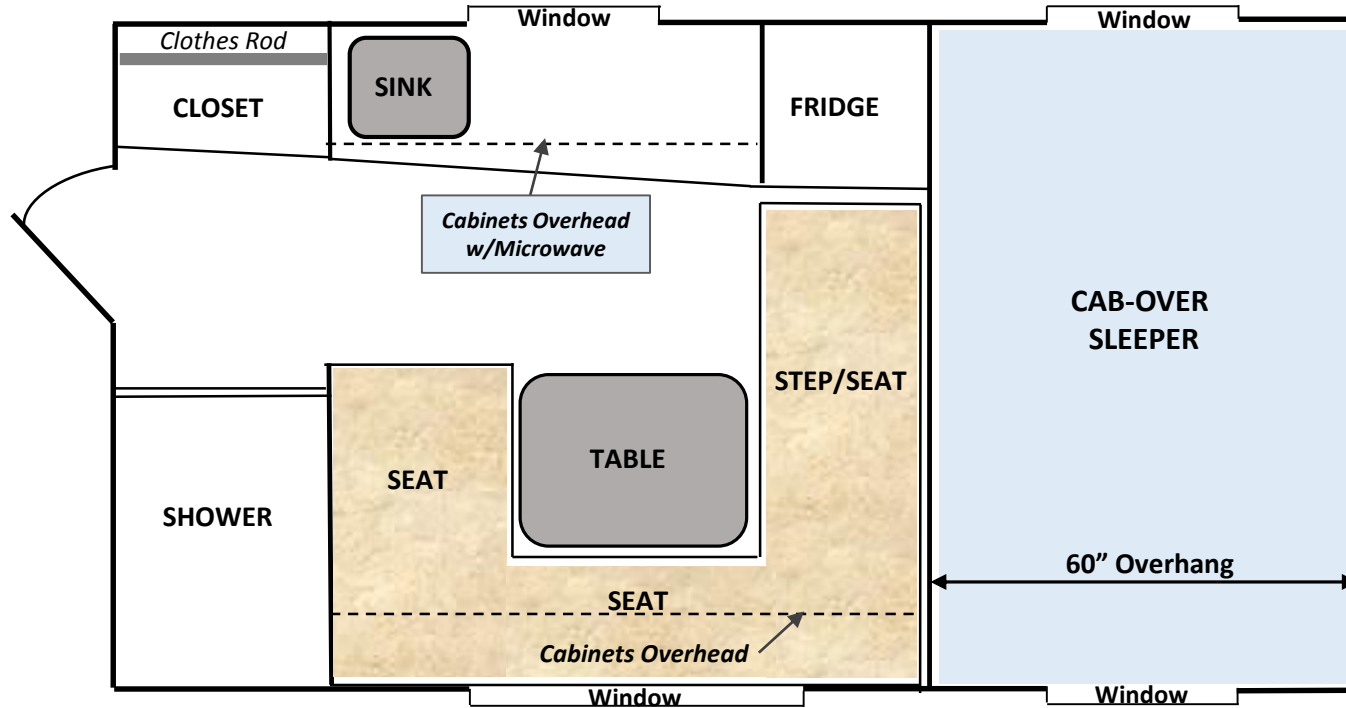

Retreat – Premium Package

Floor Plan (8' Long Bed)

Camper Dry Weight:

Excludes...Water, Propane, Food, Gear, etc.

Camper Length in truck bed	101"
Cab-over width	60"
Total Camper length	161"
Camper width between wheel wells	48"
Camper width above truck bed rails	84"
Standing height	6' 4"
Dry Weight (approx.)	1,640 lbs.