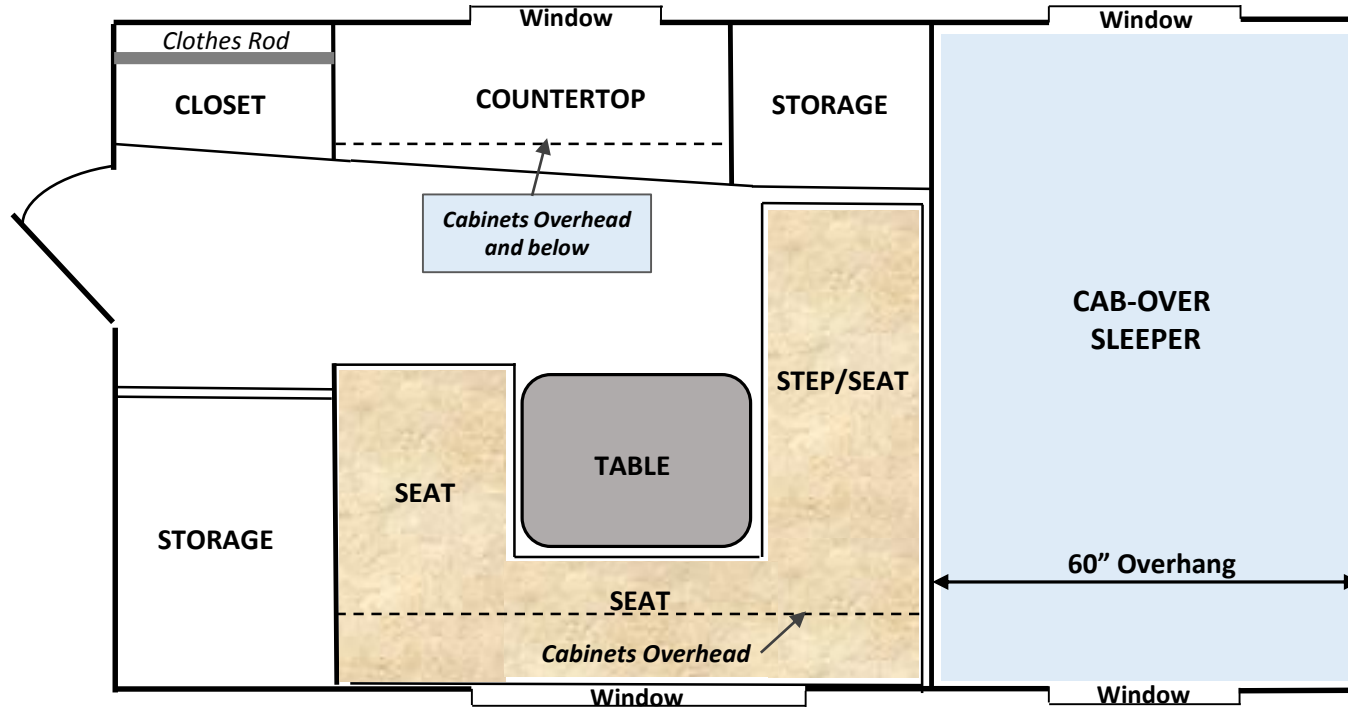

Retreat - Primary Package

Floor Plan (8' Long Bed)

Camper Dry Weight:

Excludes...Water, Propane, Food, Gear, etc.

Camper Length in truck bed	101"
Cab-over width	60"
Total Camper length	161"
Camper width between wheel wells	48"
Camper width above truck bed rails	84"
Standing height	6' 4"
Dry Weight (approx.)	1,260 lbs.