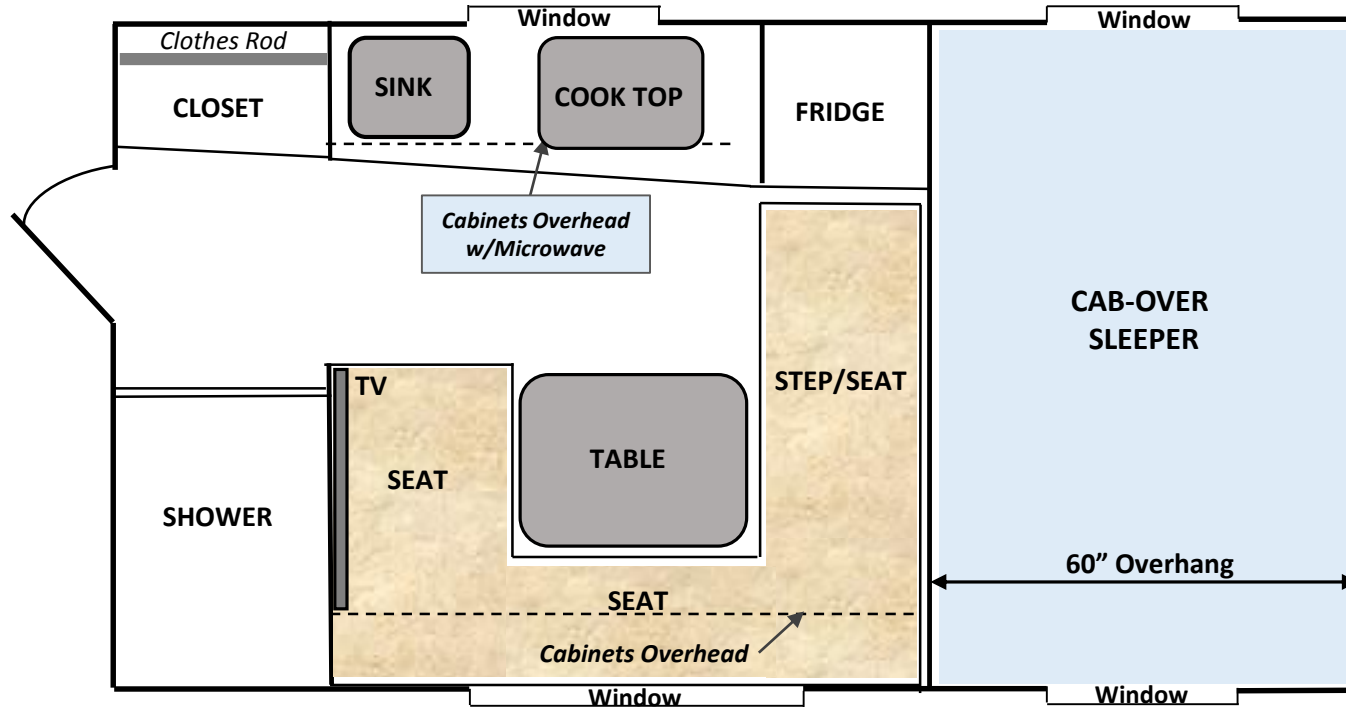

Retreat – The Works

Floor Plan (8' Long Bed)

Camper Dry Weight:
Excludes...Water, Propane, Food, Gear, etc.

Camper Length in truck bed	101"
Cab-over width	60"
Total Camper length	161"
Camper width between wheel wells	48"
Camper width above truck bed rails	84"
Standing height	6' 4"
Dry Weight (approx.)	1,720 lbs.