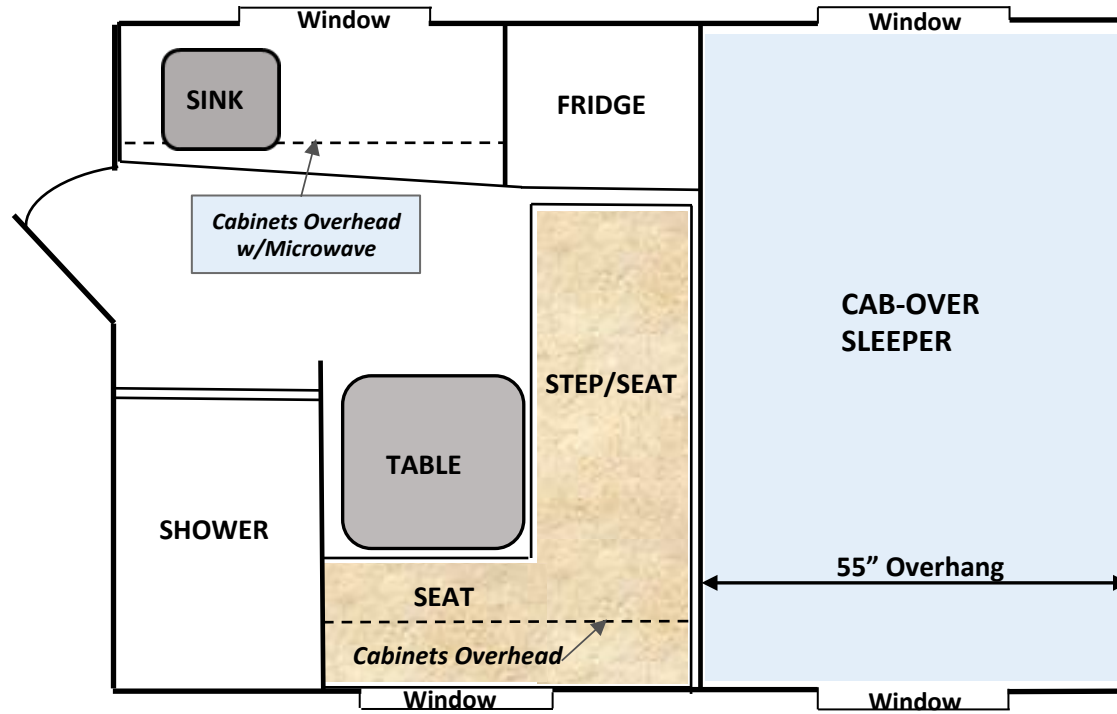

## Floor Plan (5 ½' Short Bed)

**Camper Dry Weight:**  
**Excludes...Water, Propane, Food, Gear, etc.**

Camper Length in truck bed	72"
Cab-over width	55"
Total Camper length	127"
Camper width between wheel wells	48"
Camper width above truck bed rails	84"
Standing height	6' 4"
Dry Weight (approx.)	1,490 lbs.