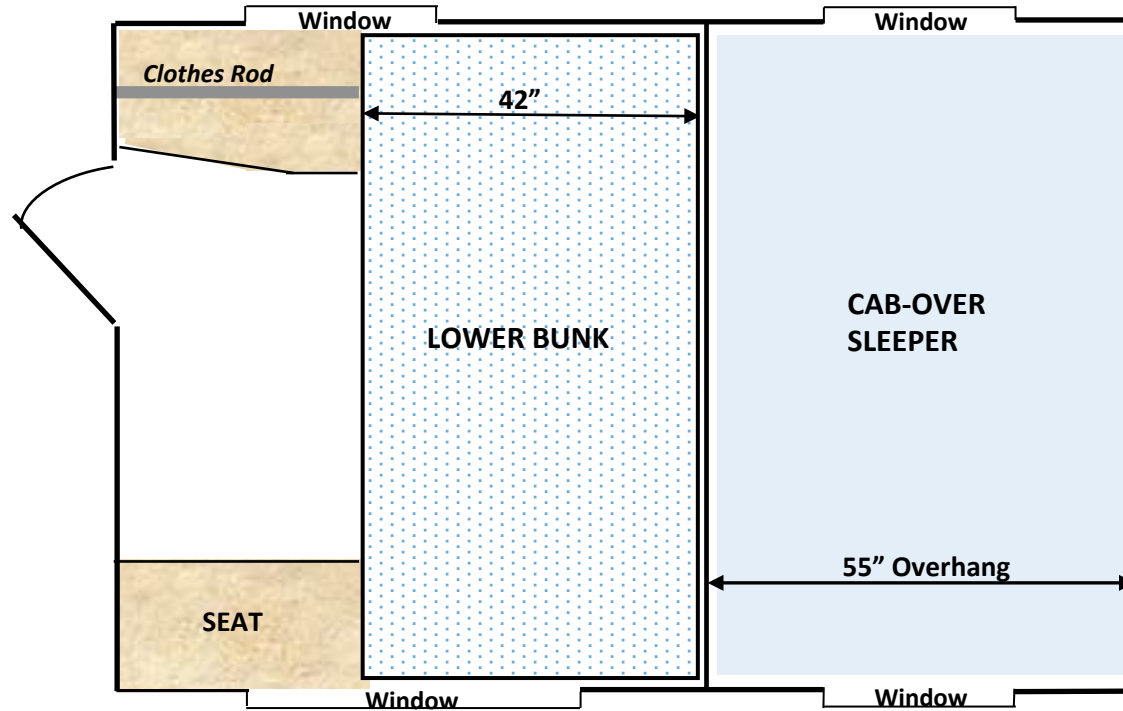

## Floor Plan (5 ½' Short Bed)

**Camper Dry Weight:**  
**Excludes...Water, Propane, Food, Gear, etc.**

Camper Length in truck bed	72"
Cab-over width	55"
Total Camper length	127"
Camper width between wheel wells	48"
Camper width above truck bed rails	84"
Standing height	6' 4"
Dry Weight (approx.)	1,030 lbs.