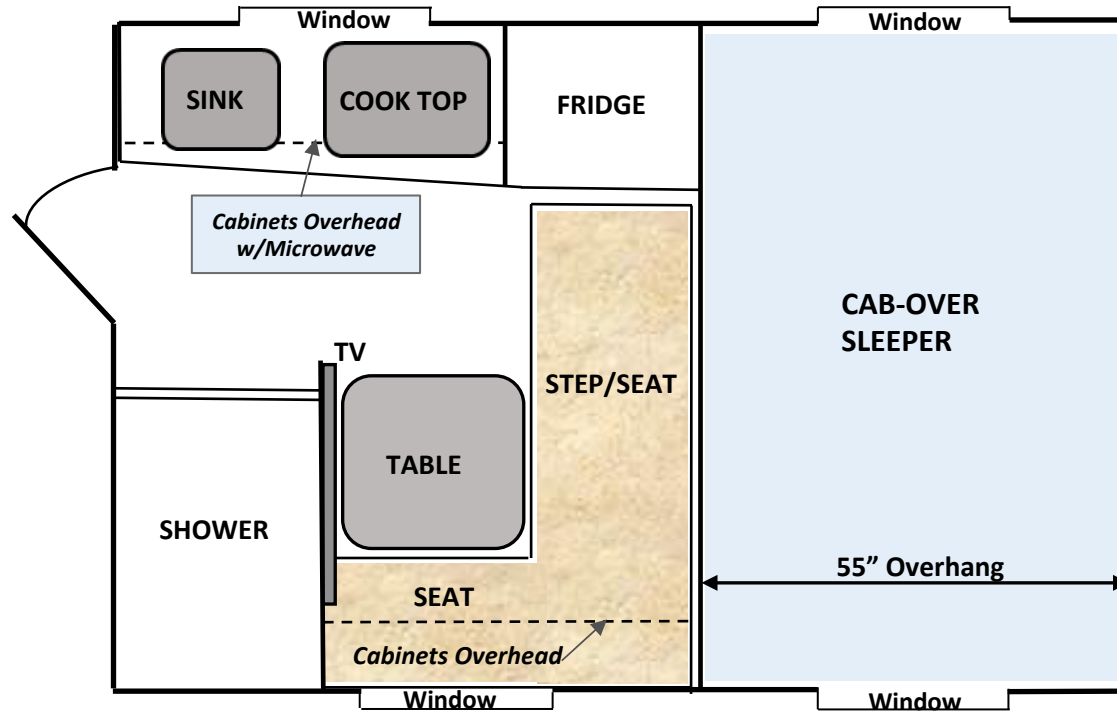

Retreat – The Works

Floor Plan (5 ½' Short Bed)

Camper Dry Weight:
Excludes...Water, Propane, Food, Gear, etc.

Camper Length in truck bed	72"
Cab-over width	55"
Total Camper length	127"
Camper width between wheel wells	48"
Camper width above truck bed rails	84"
Standing height	6' 4"
Dry Weight (approx.)	1,570 lbs.