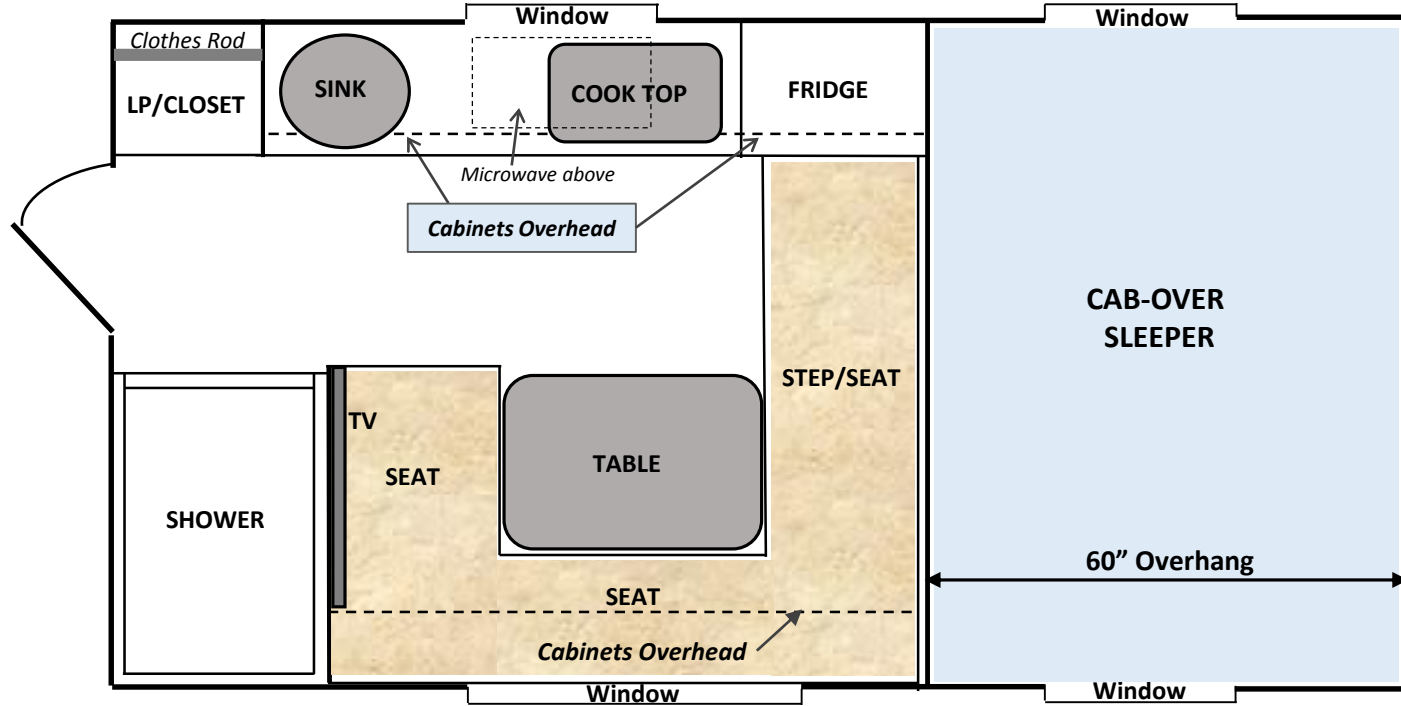

Retreat – 50th Anniversary

Floor Plan (8' Long Bed)

Camper Dry Weight:
Excludes...Water, Propane, Food, Gear, etc.

Camper Length in truck bed	101"
Cab-over width	60"
Total Camper length	161"
Camper width between wheel wells	48"
Camper width above truck bed rails	84"
Standing height	6' 4"
Dry Weight (approx.)	1,740 lbs.