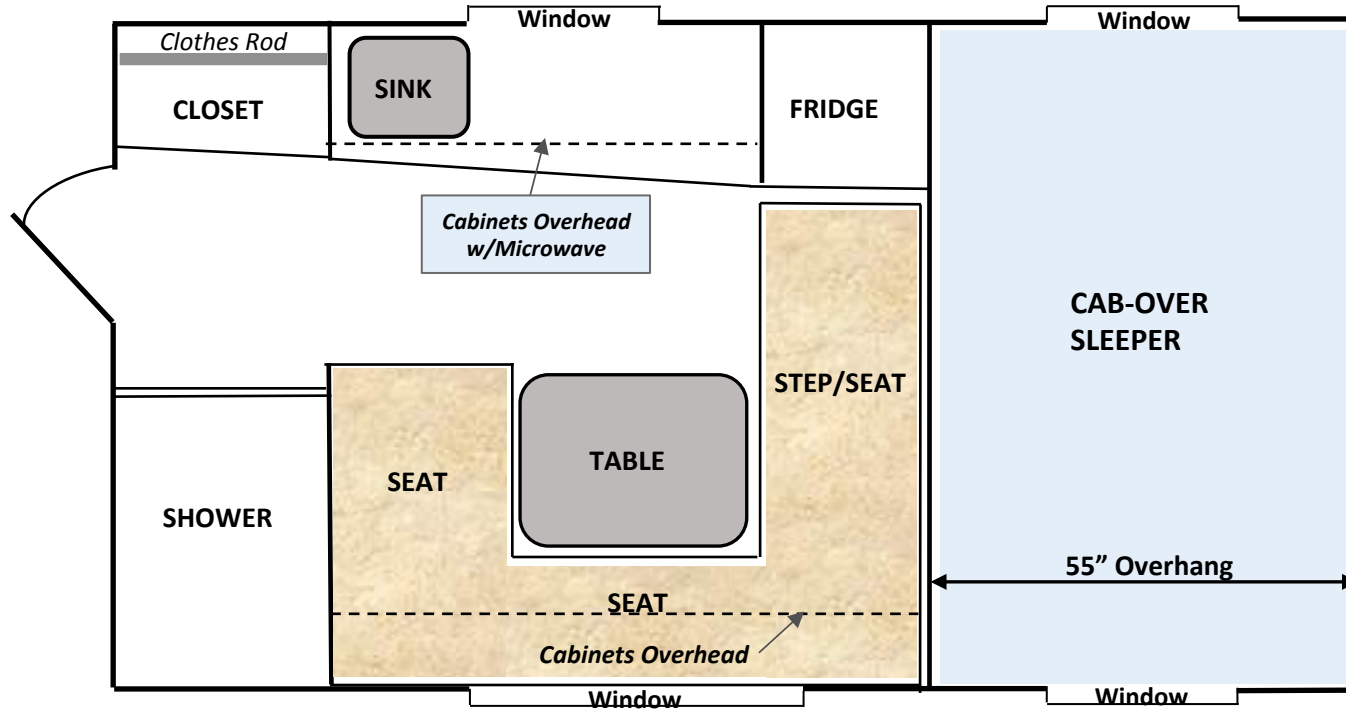

Retreat – Premium Package

Floor Plan (8' Long Bed)

Camper Dry Weight:
Excludes...Water, Propane, Food, Gear, etc.

Camper Length in truck bed	101"
Cab-over width	55"
Total Camper length	156"
Camper width between wheel wells	48"
Camper width above truck bed rails	84"
Standing height	6' 4"
Dry Weight (approx.)	1,640 lbs.