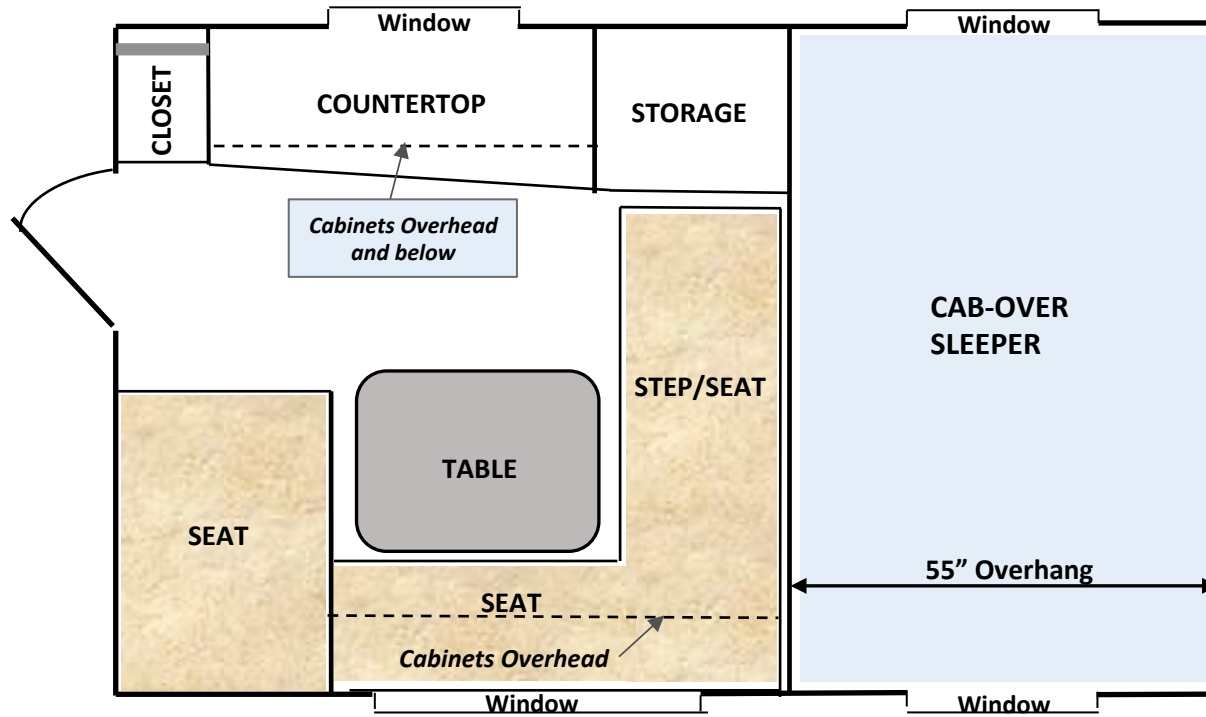

Retreat - Primary Package

Floor Plan (6 ½' Short Bed)

Camper Dry Weight:
Excludes...Water, Propane, Food, Gear, etc.

Camper Length in truck bed	84"
Cab-over width	55"
Total Camper length	139"
Camper width between wheel wells	48"
Camper width above truck bed rails	84"
Standing height	6' 4"
Dry Weight (approx.)	1,190 lbs.