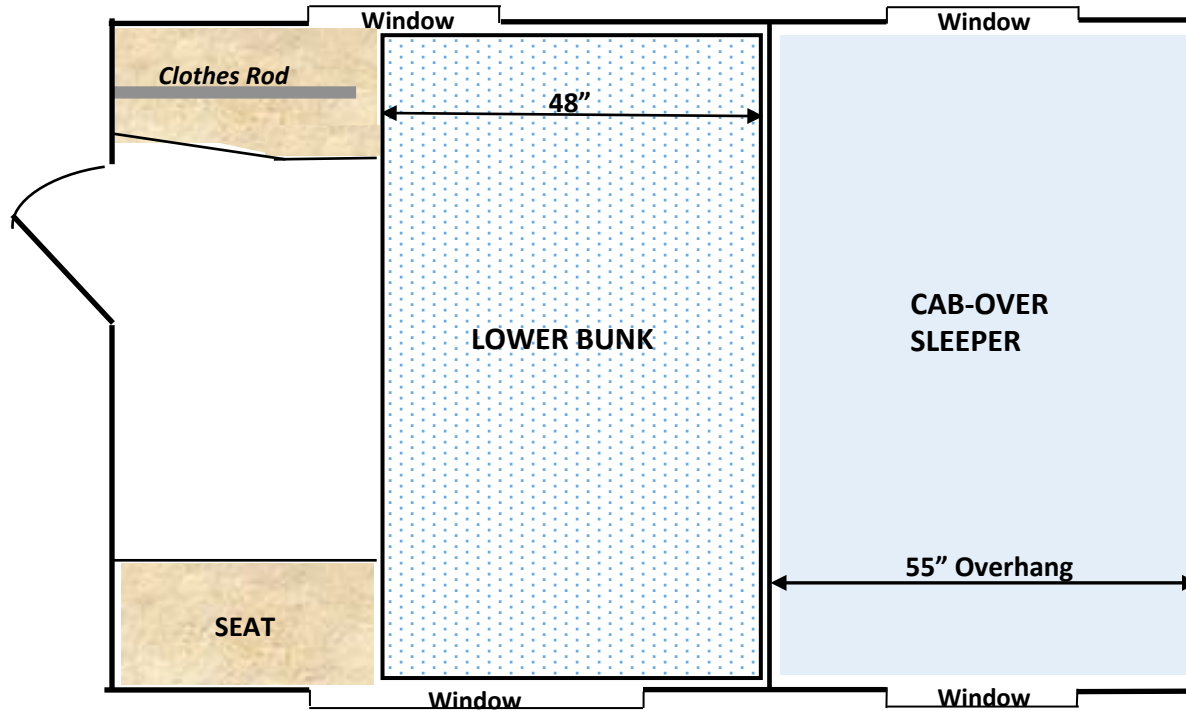

## Floor Plan (6 ½' Short Bed)

**Camper Dry Weight:**  
**Excludes...Water, Propane, Food, Gear, etc.**

|                                    |            |
|------------------------------------|------------|
| Camper Length in truck bed         | 84"        |
| Cab-over width                     | 55"        |
| Total Camper length                | 139"       |
| Camper width between wheel wells   | 48"        |
| Camper width above truck bed rails | 84"        |
| Standing height                    | 6' 4"      |
| Dry Weight (approx.)               | 1,080 lbs. |