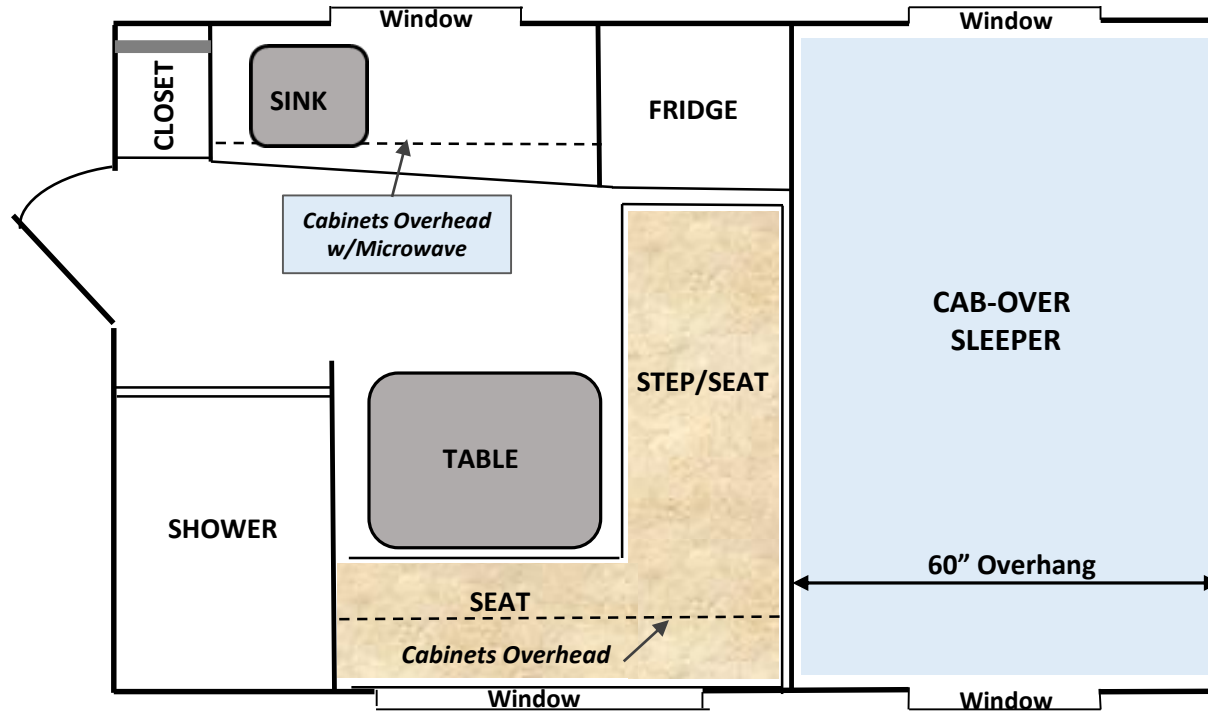

Retreat – Premium Package

Floor Plan (6 ½' Short Bed)

Camper Dry Weight:
Excludes...Water, Propane, Food, Gear, etc.

Camper Length in truck bed	84"
Cab-over width	60"
Total Camper length	144"
Camper width between wheel wells	48"
Camper width above truck bed rails	84"
Standing height	6' 4"
Dry Weight (approx.)	1,550 lbs.