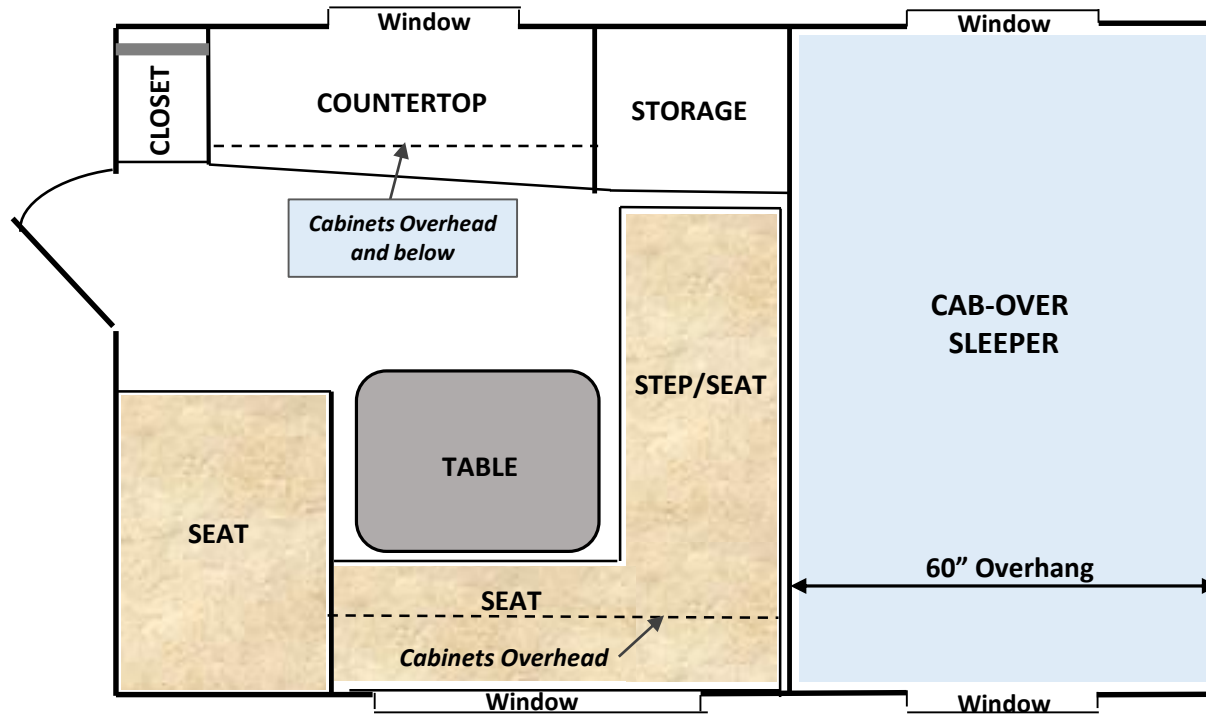

# Retreat - Primary Package

## Floor Plan (6 ½' Short Bed)

**Camper Dry Weight:**  
**Excludes...Water, Propane, Food, Gear, etc.**

Camper Length in truck bed	84"
Cab-over width	60"
Total Camper length	144"
Camper width between wheel wells	48"
Camper width above truck bed rails	84"
Standing height	6' 4"
Dry Weight (approx.)	1,190 lbs.